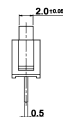

Miniature Slide Switches

Specifications: see page 102

Material: plastic housing, terminals sealed

Models: Switching functions

MFP 161 D
non-shorting

on on

MFP 261 N
non-shorting

on on