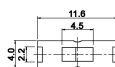

Miniature Slide Switches

Specifications: see page 102

Material: plastic housing, terminals sealed

Models: Switching functions

MFP 161 D
non-shorting

on on

MFP 261 N
non-shorting

on on