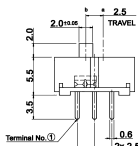

Miniature Slide Switches

Specifications: see page 102

Material: plastic housing, terminals sealed

Models: Switching functions

MFP 161 D
non-shorting

on on

MFP 261 N
non-shorting

on on